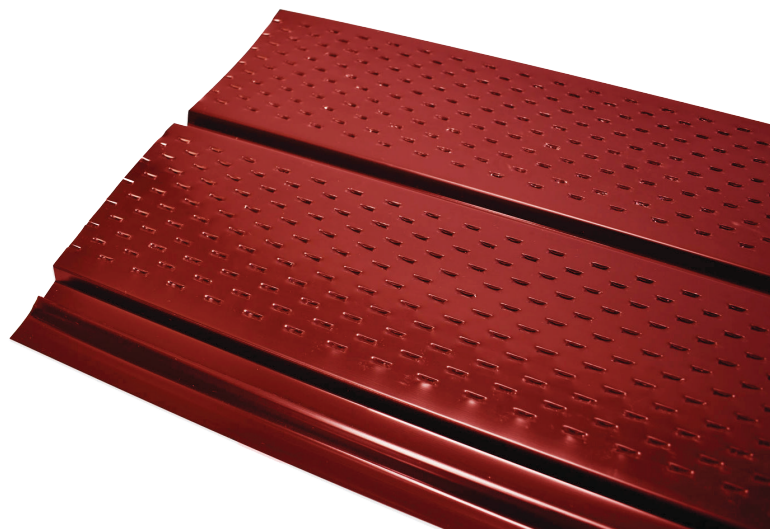

W-LOC

DOUBLE 6" V-GROOVE SOFFIT

Standard Specifications

- Material: .019 Aluminum
- Film Integrity: 40 Years
- Fade or Chalk: 30 Years
- Uses Synergy™ Paint System
- Panel Coverage 12"
- Panel height 3/8"
- Available in 18 colors
- 11% Net Free Area

Description

Everlast Roofing's soffit offers freedom from typical painting, maintenance and repair. This Soffit Panel's V-Groove design will enhance any builder's appearance and add value. W-LOC Double 6" V-Groove soffit is offered in both full and vented profiles in 18 popular colors. It is available in 12' lengths by the carton (12pcs./ctn. , 1.44 sqs./ctn.)