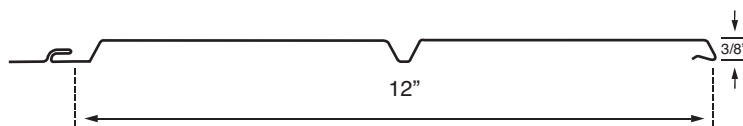

Solid

LEBANON, PA
888.339.0059

ORWELL, OH
877.866.9955

HOWE, IN
866.562.3782

BRIDGTON, ME
800.677.2060